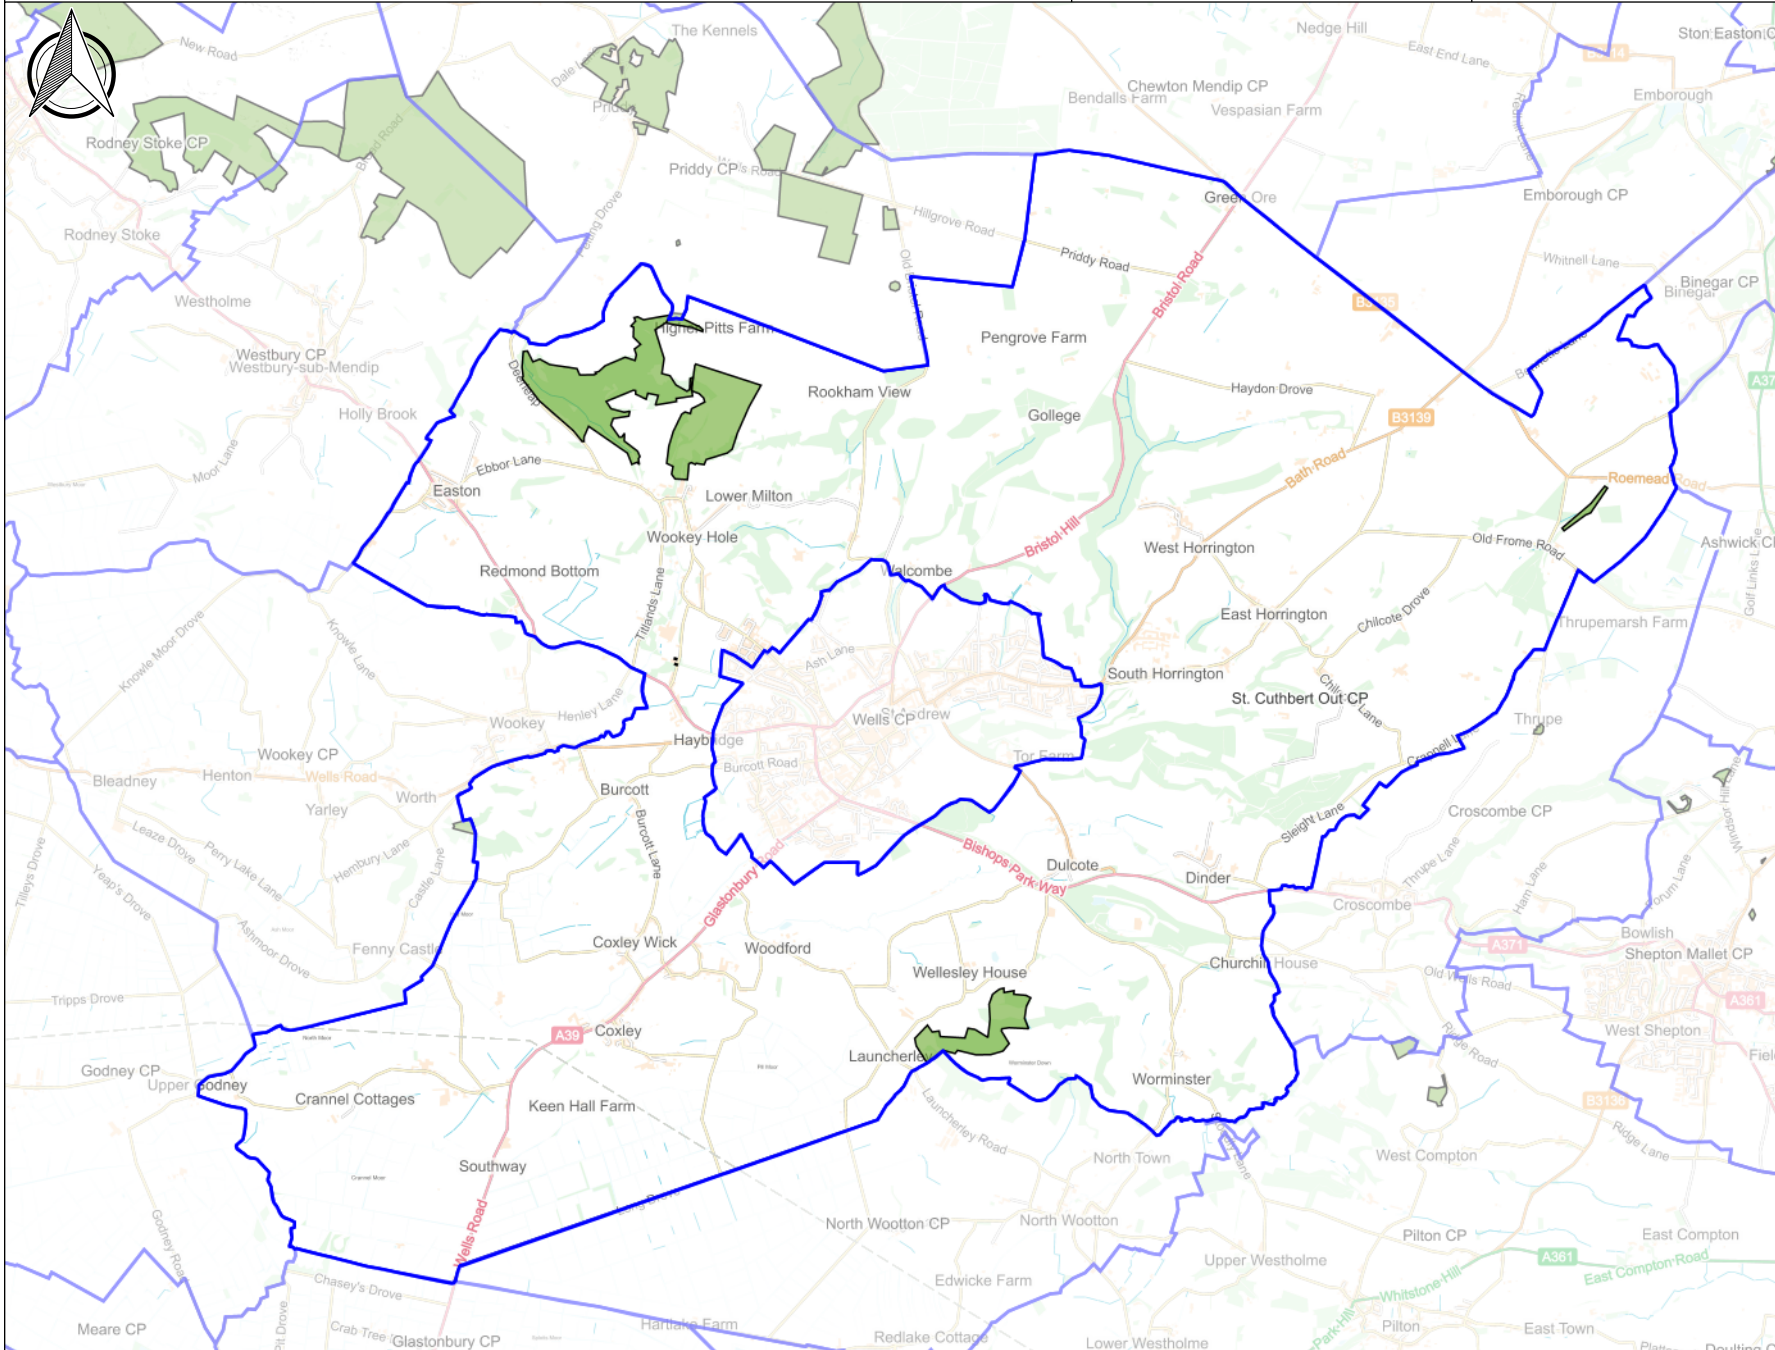

Sites of Special Scientific Interest (SSSIs)

Green areas showing the parish's SSSIs

St. Cuthbert Out CP

Author: L. Pool

Date: 10/11/2020

Parish

- Parish
- Sites of Special Scientific Interest (SSSI)