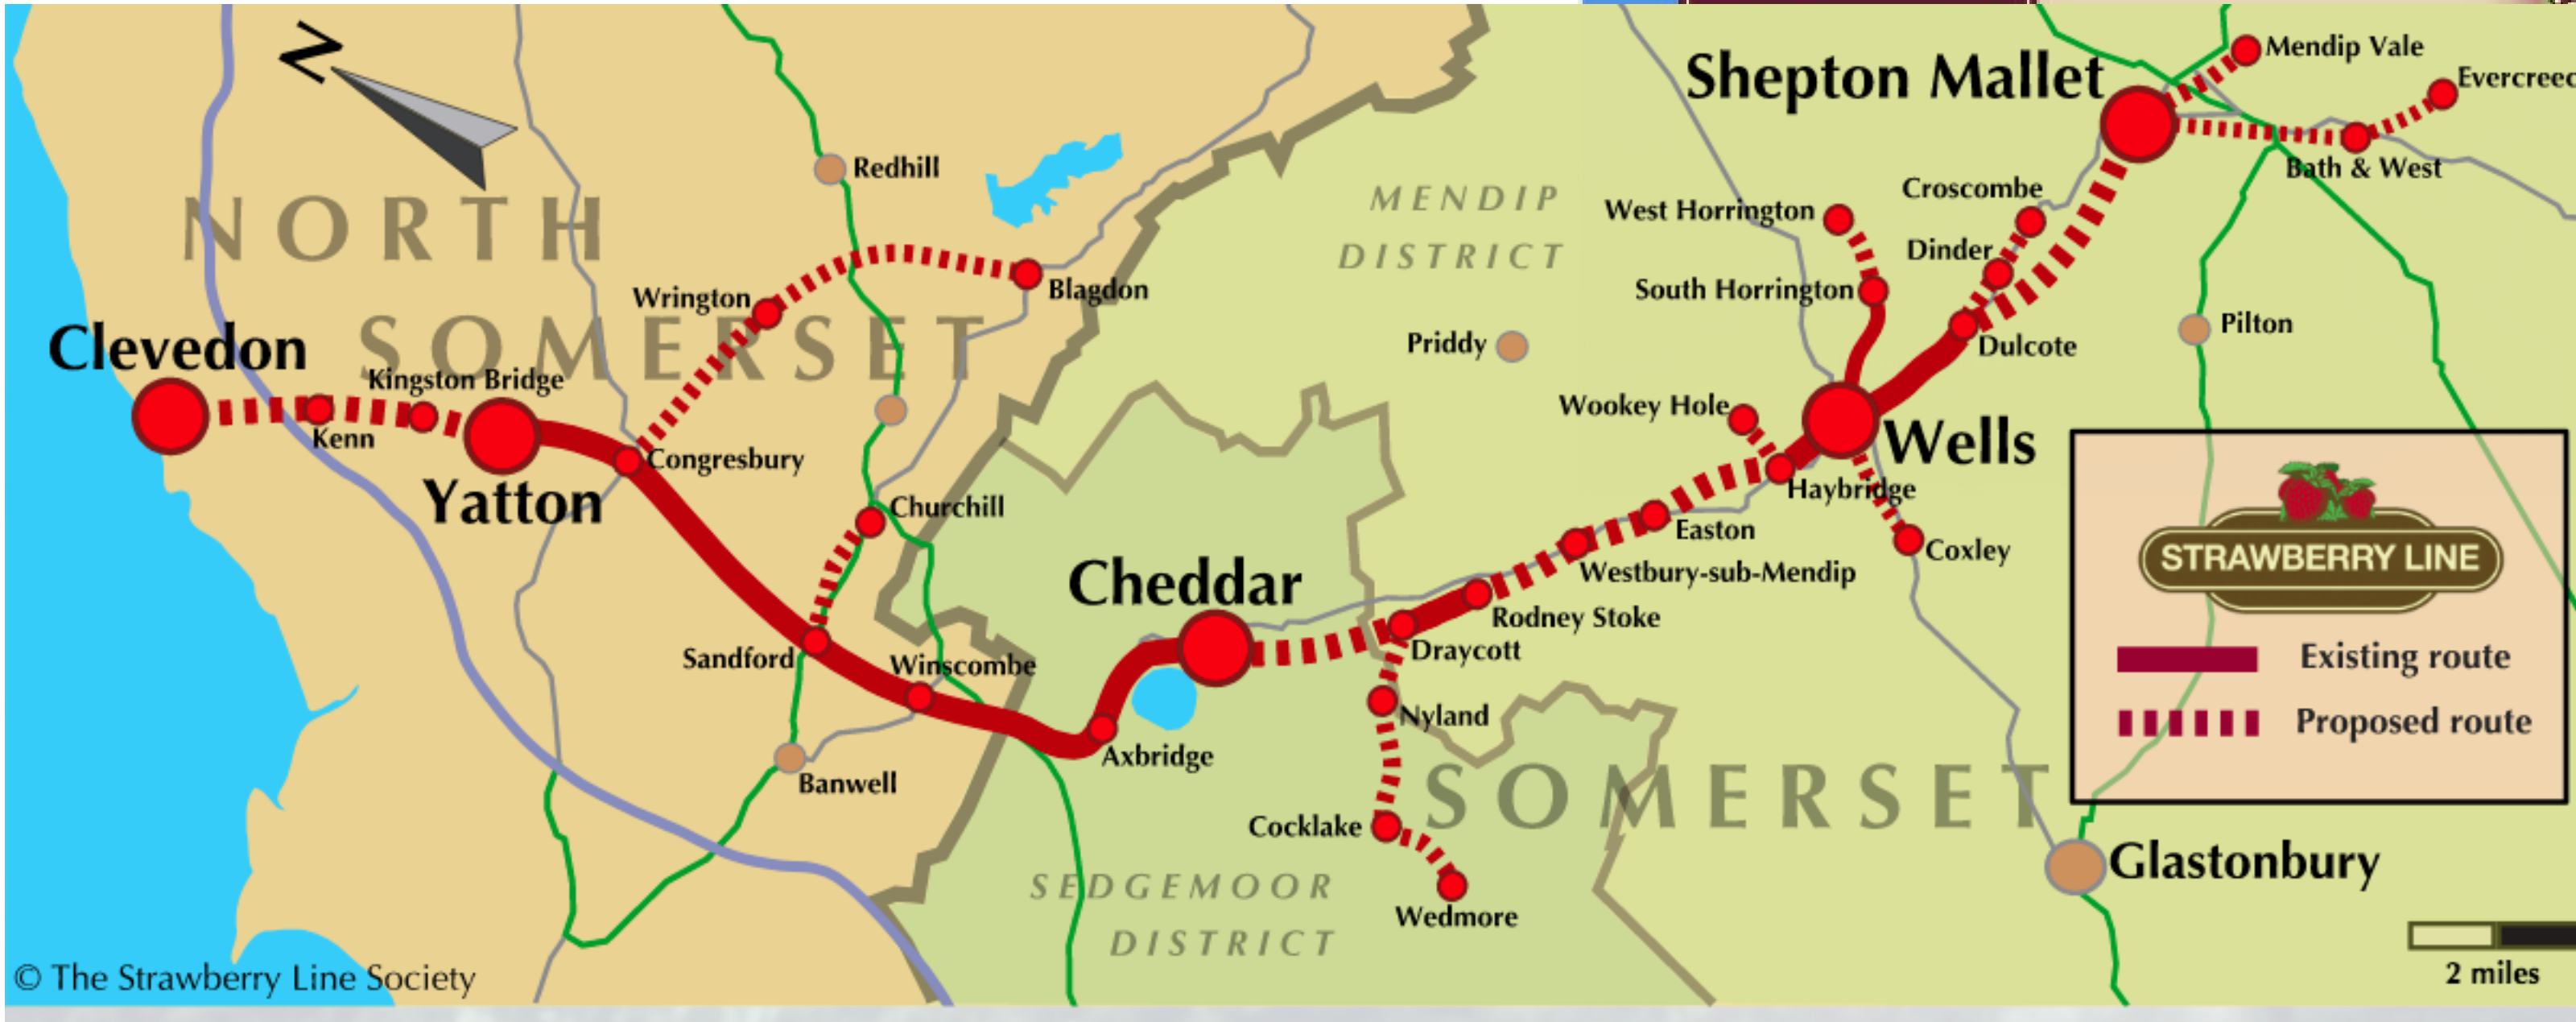

Application to create a small wild flower meadow
 on the Strawberry Line Dulcote Bank extension

STRAWBERRY LINE DULCOTE EXTENSION

SHEPTON MALLET COMMUNITY WOODLAND

SHEPTON MALLET COMMUNITY WOODLAND

SHEPTON MALLET COMMUNITY WOODLAND

SHEPTON MALLET COMMUNITY WOODLAND

LITTER PICKING AND REMOVING FLY TIPPING

BLUE SCHOOL REFURBISHING POLY TUNNEL

BLUE SCHOOL REFURBISHING POLY TUNNEL

SOMERSET CIRCLE TRAFFIC FREE PATHS

SOMERSET CIRCLE TRAFFIC FREE PATHS

HERITAGE PHOTOGRAPHS OF THE SOMERSET & DORSET RAILWAY