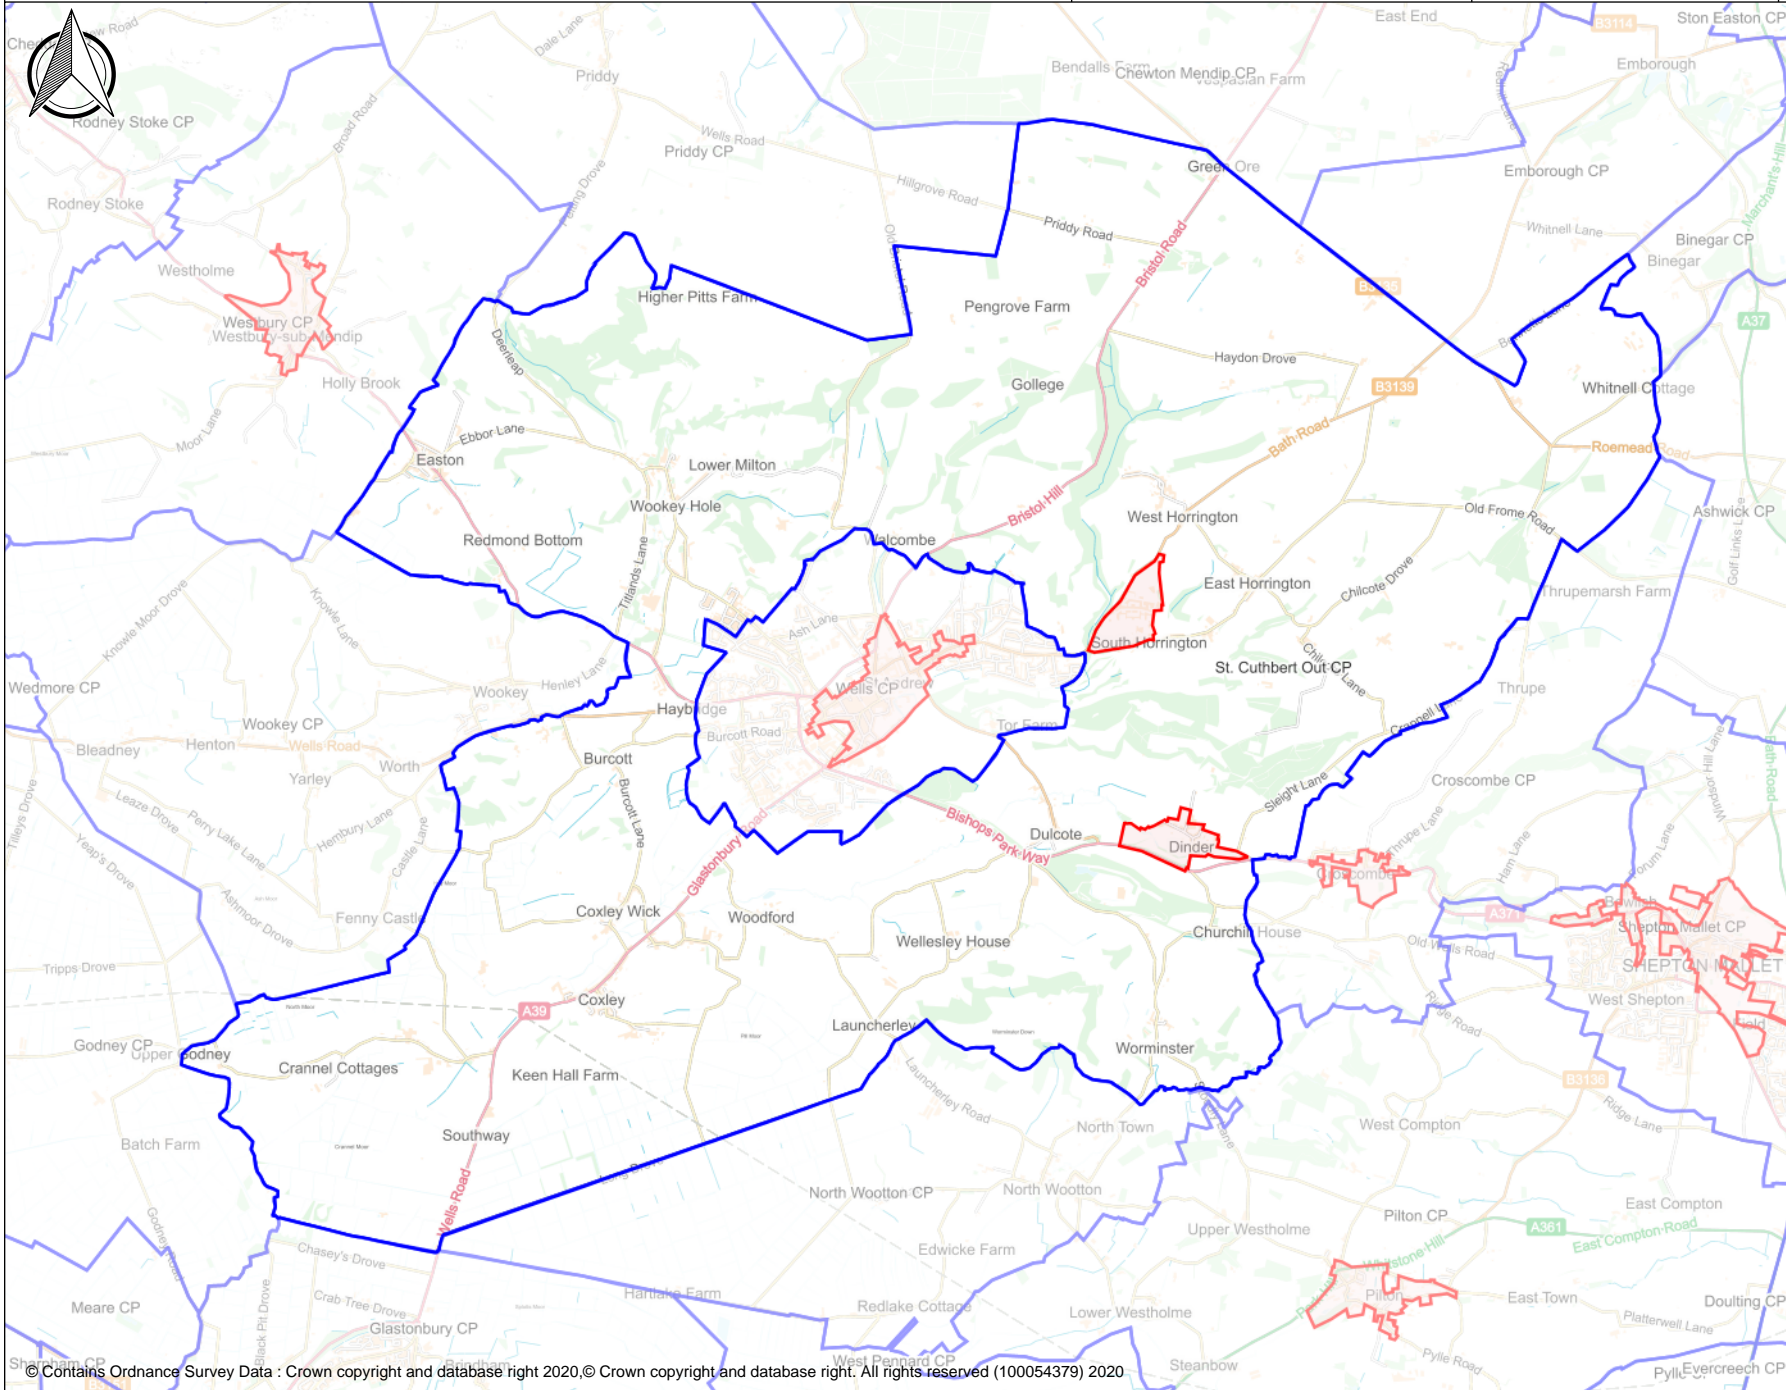

Conservation Areas

South Horrington and Dinder village outlined in red as Conservation Areas.

St. Cuthbert Out CP

Author: L. Pool
Date: 10/11/2020

Conservation Areas

Parish