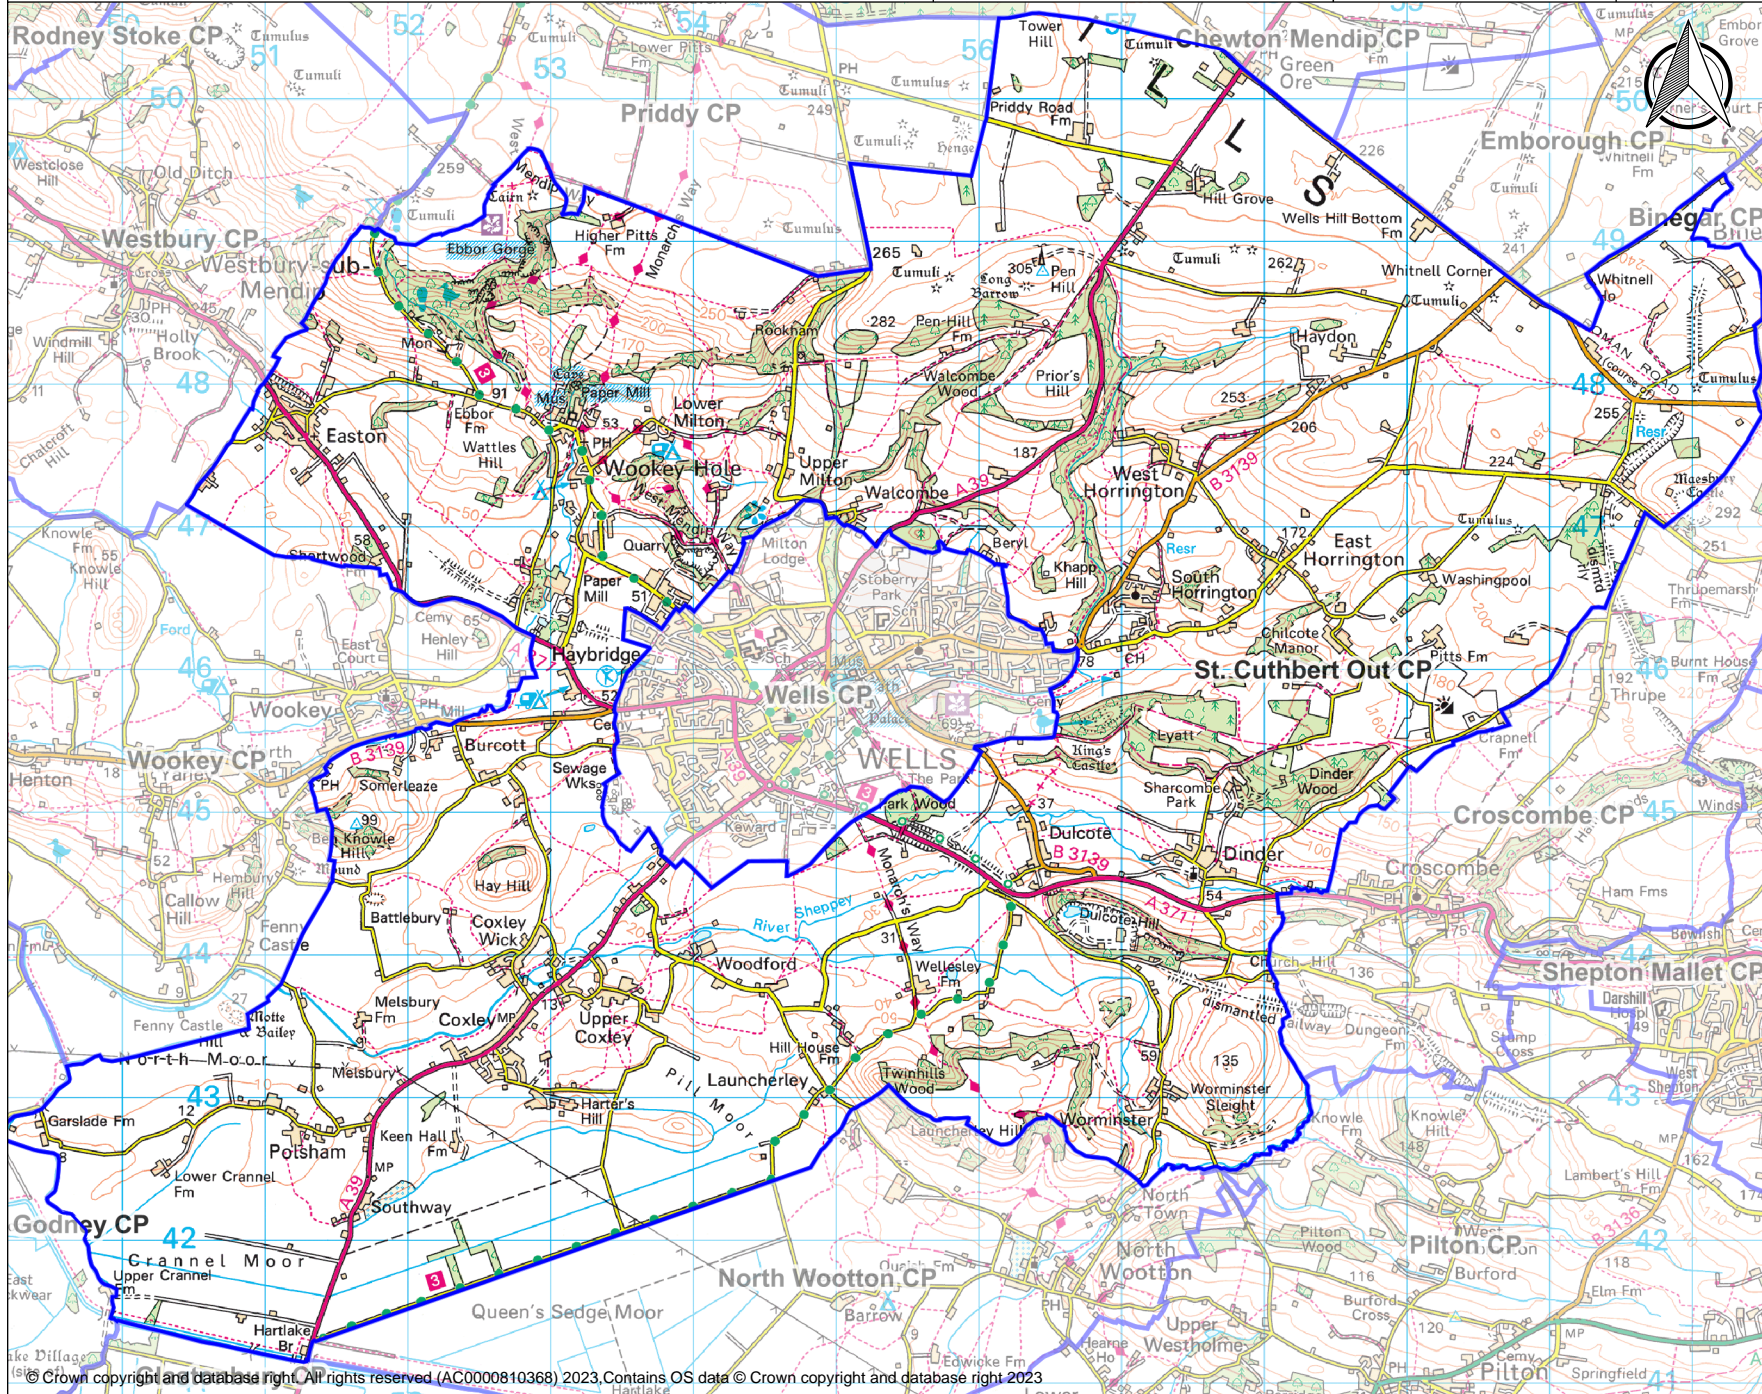

# St Cuthbert (Out) Parish

Map illustrating the parish boundaries, villages and key routes within the parish

## St. Cuthbert Out

Author: L. Pool

Date: 09/08/2023

0 200 400 800m  
Scale: 1:53000

Parish